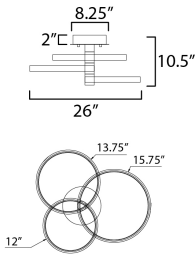

DIMENSION : 26" L x 26" W x 10.5" H
 CANOPY : 8.25" W x 2" H x 8.25" L
 HANGING WEIGHT : 3.5 lb

LAMPING

INPUT VOLTAGE : 120-277V
 LUMENS : 4,000 Rated (1,800 Del.)
 BULB : 12 x 3W LED DC Integrated , 36W Total
 BULB INCLUDED : (Integrated)
 DIMMABLE : 3-in-1 Triac, ELV, or 0-10V
 CRI : 90 CRI
 COLOR_TEMP : 3000K

FINISHES OPTION

-  Black / Gold (BKGLD)
-  White/Gold (WTGLD)

MATERIAL

Aluminum, Acrylic

RATINGS

cETLus
 Dry Location

ADDITIONAL

RATED LIFE 30000 Hours
 OPERATING TEMPERATURE:
 -20°C (-4°F), 40°C (104°F)