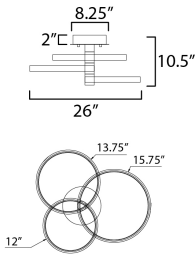

DIMENSION : 26" L x 26" W x 10.5" H  
 CANOPY : 8.25" W x 2" H x 8.25" L  
 HANGING WEIGHT : 3.5 lb

**LAMPING**

INPUT VOLTAGE : 120-277V  
 LUMENS : 4,000 Rated (1,800 Del.)  
 BULB : 12 x 3W LED DC Integrated , 36W Total  
 BULB INCLUDED : (Integrated)  
 DIMMABLE : 3-in-1 Triac, ELV, or 0-10V  
 CRI : 90 CRI  
 COLOR\_TEMP : 3000K

**FINISHES OPTION**

-  Black / Gold (BKGLD)
-  White/Gold (WTGLD)

**MATERIAL**

Aluminum, Acrylic

**RATINGS**

cETLus  
 Dry Location

**ADDITIONAL**

RATED LIFE 30000 Hours  
 OPERATING TEMPERATURE:  
 -20°C (-4°F), 40°C (104°F)