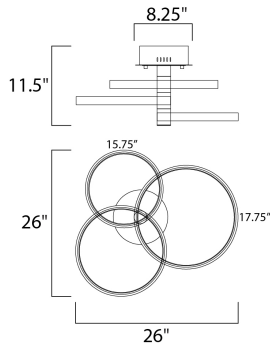

PRODUCT DESCRIPTION

Rings of various sizes finished in Black are supported from a column of soft Gold. This European classic is a soft contemporary design which works in today's home decor.

MEASUREMENTS

DIMENSION : 26" L x 15.75" W x 11.5" H
MAX OAH : 11.5" OAH
CANOPY : 2.75" H x 8.25" L
HANGING WEIGHT : 7.7 lb

LAMPING

INPUT VOLTAGE : 120V
LUMENS : 2,800 Rated (800 Del.)
BULB : 1 x 40W LED PCB Integrated , 40W Total
BULB INCLUDED : (Integrated)
DIMMABLE : ELV DIMMER
CRI : 80+ CRI
COLOR_TEMP : 3000K

FINISHES OPTION

- Black / Gold (BKGLD)
- White/Gold (WTGLD)

MATERIAL

Steel, Aluminum, Acrylic

RATINGS

cETLus
Damp Location

ADDITIONAL

RATED LIFE 30000 Hours
OPERATING TEMPERATURE:
-20°C (-4°F), 40°C (104°F)

Always consult a qualified electrician before installing any lighting product.