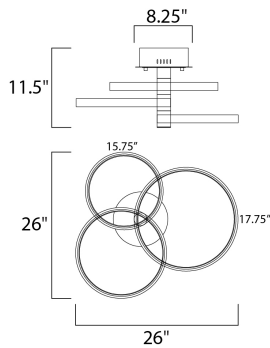

PRODUCT DESCRIPTION

Rings of various sizes finished in Black are supported from a column of soft Gold. This European classic is a soft contemporary design which works in today's home decor.

MEASUREMENTS

DIMENSION : 26" L x 26" W x 10.5" H
CANOPY : 8.25" W x 2" H x 8.25" L
HANGING WEIGHT : 3.5 lb

LAMPING

INPUT VOLTAGE : 120-277V
LUMENS : 4,000 Rated (1,800 Del.)
BULB : 12 x 3W LED DC Integrated , 36W Total
BULB INCLUDED : (Integrated)
DIMMABLE : 3-in-1 Triac, ELV, or 0-10V
CRI : 90 CRI
COLOR_TEMP : 3000K

FINISHES OPTION

- Black / Gold (BKGLD)
- White/Gold (WTGLD)

MATERIAL

Aluminum, Acrylic

RATINGS

cETLus
Dry Location

ADDITIONAL

RATED LIFE 30000 Hours
OPERATING TEMPERATURE:
-20°C (-4°F), 40°C (104°F)

Always consult a qualified electrician before installing any lighting product.