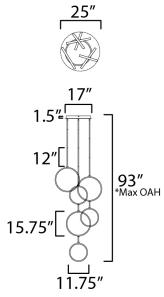

DIMENSION : 25" L x 25" W x 63" H
 MAX OAH : 93" OAH
 CANOPY : 17" W x 1.5" H x 17" L
 HANGING WEIGHT : 10.2 lb

LAMPING

INPUT VOLTAGE : 120-277V
 LUMENS : 9,000 Rated (2,500 Del.)
 BULB : 6 x 15W LED DC Integrated , 90W Total
 BULB INCLUDED : (Integrated)
 DIMMABLE : 3-in-1 Triac, ELV, or 0-10V
 CRI : 90 CRI
 COLOR_TEMP : 3000K

*max overall height

FINISHES OPTION

-  Black / Gold (BKGLD)
-  White/Gold (WTGLD)

MATERIAL

Aluminum, Acrylic

RATINGS

cETLus
 Dry Location

ADDITIONAL