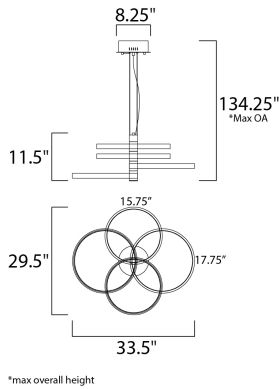

PRODUCT DESCRIPTION

Rings of various sizes finished in Black are supported from a column of soft Gold. This European classic is a soft contemporary design which works in today's home decor.

MEASUREMENTS

DIMENSION : 33.5" L x 29.5" W x 11.5" H
MAX OAH : 134.25" OAH
CANOPY : 2.75" H x 8.25" L
HANGING WEIGHT : 15.84 lb

LAMPING

INPUT VOLTAGE : 120V
LUMENS : 4,480 Rated (1,280 Del.)
BULB : 1 x 64W LED PCB Integrated , 64W Total
BULB INCLUDED : (Integrated)
DIMMABLE : Triac CL
CRI : 80+ CRI
COLOR_TEMP : 3000K

FINISHES OPTION

- Black / Gold (BKGLD)
- White/Gold (WTGLD)

MATERIAL

Steel, Aluminum, Acrylic

RATINGS

cETLus
Damp Location

ADDITIONAL

ADJUSTABLE
RATED LIFE 30000 Hours
OPERATING TEMPERATURE:
-20°C (-4°F), 40°C (104°F)

Always consult a qualified electrician before installing any lighting product.