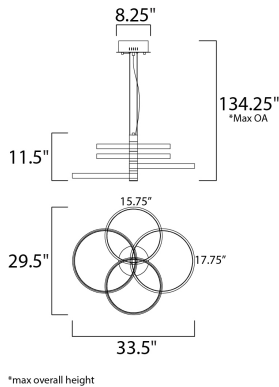

PRODUCT DESCRIPTION

Rings of various sizes finished in Black are supported from a column of soft Gold. This European classic is a soft contemporary design which works in today's home decor.