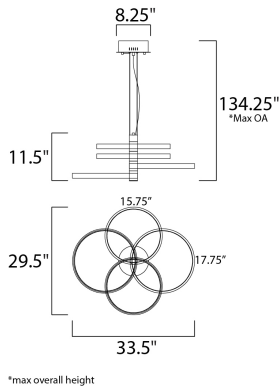

PRODUCT DESCRIPTION

Rings of various sizes finished in Black are supported from a column of soft Gold. This European classic is a soft contemporary design which works in today's home decor.