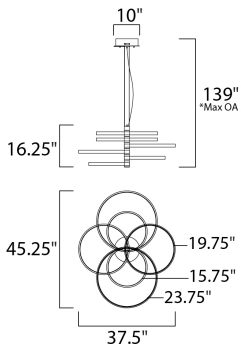

PRODUCT DESCRIPTION

Rings of various sizes finished in Black are supported from a column of soft Gold. This European classic is a soft contemporary design which works in today's home decor.

*max overall height

MEASUREMENTS

DIMENSION : 37.5" L x 45.25" W x 16.25" H
MAX OAH : 139" OAH
CANOPY : 2.75" H x 10" L
HANGING WEIGHT : 26.4 lb

LAMPING

INPUT VOLTAGE : 120V
LUMENS : 7,980 Rated (4,400 Del.)
BULB : 1 x 114W LED PCB Integrated , 114W Total
BULB INCLUDED : (Integrated)
DIMMABLE : Triac CL
CRI : 80+ CRI
COLOR_TEMP : 3000K

FINISHES OPTION

- Black / Gold (BKGLD)
- White/Gold (WTGLD)

MATERIAL

Steel, Aluminum, Acrylic

RATINGS

cETLus
Damp Location

ADDITIONAL

ADJUSTABLE
RATED LIFE 30000 Hours
OPERATING TEMPERATURE:
-20°C (-4°F), 40°C (104°F)

Always consult a qualified electrician before installing any lighting product.