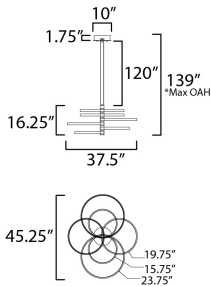

- DIMENSION : 45.25" L x 37.5" W x 18.5" H
- MAX OAH : 139" OAH
- CANOPY : 10" W x 2.75" H x 10" L
- HANGING WEIGHT : 10.2 lb

**LAMPING**

- INPUT VOLTAGE : 120-277V
- LUMENS : 11,000 Rated (4,500 Del.)
- BULB : 22 x 6W LED DC Integrated , 132W Total
- BULB INCLUDED : (Integrated)
- DIMMABLE : 3-in-1 Triac, ELV, or 0-10V
- CRI : 90 CRI
- COLOR\_TEMP : 3000K

\*max overall height

**FINISHES OPTION**

-  Black / Gold (BKGLD)
-  White/Gold (WTGLD)

**MATERIAL**

Aluminum, Acrylic

**RATINGS**

cETLus  
Dry Location

**ADDITIONAL**