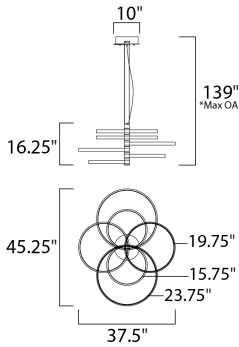

PRODUCT DESCRIPTION

Rings of various sizes finished in Black are supported from a column of soft Gold. This European classic is a soft contemporary design which works in today's home decor.

*max overall height

MEASUREMENTS

- DIMENSION : 45.25" L x 37.5" W x 18.5" H
- MAX OAH : 139" OAH
- CANOPY : 10" W x 2.75" H x 10" L
- HANGING WEIGHT : 10.2 lb

LAMPING

- INPUT VOLTAGE : 120-277V
- LUMENS : 11,000 Rated (4,500 Del.)
- BULB : 22 x 6W LED DC Integrated , 132W Total
- BULB INCLUDED : (Integrated)
- DIMMABLE : 3-in-1 Triac, ELV, or 0-10V
- CRI : 90 CRI
- COLOR_TEMP : 3000K

FINISHES OPTION

- Black / Gold (BKGLD)
- White/Gold (WTGLD)

MATERIAL

Aluminum, Acrylic

RATINGS

cETLus
Dry Location

ADDITIONAL

RATED LIFE 30000 Hours
OPERATING TEMPERATURE:
-20°C (-4°F), 40°C (104°F)

Always consult a qualified electrician before installing any lighting product.