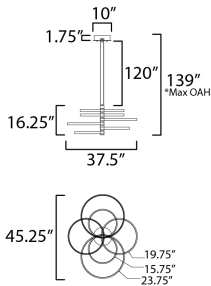

- DIMENSION : 45.25" L x 37.5" W x 18.5" H
- MAX OAH : 139" OAH
- CANOPY : 10" W x 2.75" H x 10" L
- HANGING WEIGHT : 10.2 lb

LAMPING

- INPUT VOLTAGE : 120-277V
- LUMENS : 11,000 Rated (4,500 Del.)
- BULB : 22 x 6W LED DC Integrated , 132W Total
- BULB INCLUDED : (Integrated)
- DIMMABLE : 3-in-1 Triac, ELV, or 0-10V
- CRI : 90 CRI
- COLOR_TEMP : 3000K

*max overall height

FINISHES OPTION

-  Black / Gold (BKGLD)
-  White/Gold (WTGLD)

MATERIAL

Aluminum, Acrylic

RATINGS

cETLus
Dry Location

ADDITIONAL