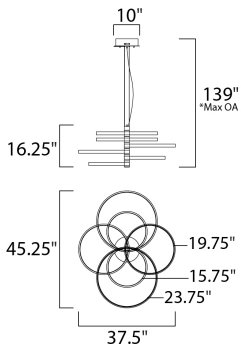

PRODUCT DESCRIPTION

Rings of various sizes finished in Black are supported from a column of soft Gold. This European classic is a soft contemporary design which works in today's home decor.

*max overall height

MEASUREMENTS

DIMENSION : 37.5" L x 45.25" W x 16.25" H
MAX OAH : 139" OAH
CANOPY : 2.75" H x 10" L
HANGING WEIGHT : 26.4 lb

LAMPING

INPUT VOLTAGE : 120V
LUMENS : 7,980 Rated (4,400 Del.)
BULB : 1 x 114W LED PCB Integrated , 114W Total
BULB INCLUDED : (Integrated)
DIMMABLE : Triac CL
CRI : 80+ CRI
COLOR_TEMP : 3000K

FINISHES OPTION

Black / Gold (BKGLD)

MATERIAL

Steel, Aluminum, Acrylic

RATINGS

cETLus
Damp Location

ADDITIONAL

ADJUSTABLE
RATED LIFE 30000 Hours
OPERATING TEMPERATURE:
-20°C (-4°F), 40°C (104°F)

Always consult a qualified electrician before installing any lighting product.