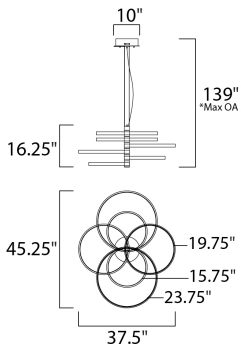

PRODUCT DESCRIPTION

Rings of various sizes finished in Black are supported from a column of soft Gold. This European classic is a soft contemporary design which works in today's home decor.

*max overall height

MEASUREMENTS

- DIMENSION : 37.5" L x 45.25" W x 16.25" H
- MAX OAH : 139" OAH
- CANOPY : 2.75" H x 10" L
- HANGING WEIGHT : 26.4 lb

LAMPING

- INPUT VOLTAGE : 120V
- LUMENS : 7,980 Rated (4,400 Del.)
- BULB : 1 x 114W LED PCB Integrated , 114W Total
- BULB INCLUDED : (Integrated)
- DIMMABLE : Triac CL
- CRI : 80+ CRI
- COLOR_TEMP : 3000K

FINISHES OPTION

Black / Gold (BKGLD)

MATERIAL

Steel, Aluminum, Acrylic

RATINGS

cETLus
Damp Location

ADDITIONAL

ADJUSTABLE
RATED LIFE 30000 Hours
OPERATING TEMPERATURE:
-20°C (-4°F), 40°C (104°F)

Always consult a qualified electrician before installing any lighting product.