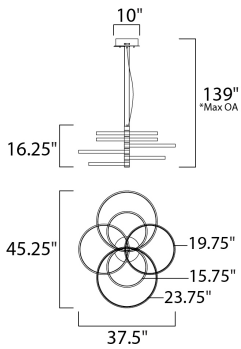

PRODUCT DESCRIPTION

Rings of various sizes finished in Black are supported from a column of soft Gold. This European classic is a soft contemporary design which works in today's home decor.

*max overall height

MEASUREMENTS

- DIMENSION : 37.5" L x 45.25" W x 16.25" H
- MAX OAH : 139" OAH
- CANOPY : 2.75" H x 10" L
- HANGING WEIGHT : 26.4 lb

LAMPING

- INPUT VOLTAGE : 120V
- LUMENS : 7,980 Rated (4,400 Del.)
- BULB : 1 x 114W LED PCB Integrated , 114W Total
- BULB INCLUDED : (Integrated)
- DIMMABLE : Triac CL
- CRI : 80+ CRI
- COLOR_TEMP : 3000K

FINISHES OPTION

- Black / Gold (BKGLD)
- White/Gold (WTGLD)

MATERIAL

Steel, Aluminum, Acrylic

RATINGS

cETLus
Damp Location

ADDITIONAL

ADJUSTABLE
RATED LIFE 30000 Hours
OPERATING TEMPERATURE:
-20°C (-4°F), 40°C (104°F)

Always consult a qualified electrician before installing any lighting product.