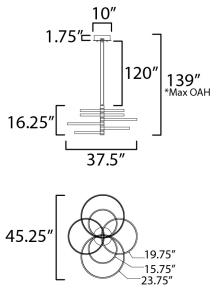

PRODUCT DESCRIPTION

Rings of various sizes finished in Black are supported from a column of soft Gold. This European classic is a soft contemporary design which works in today's home decor.

*max overall height

MEASUREMENTS

- DIMENSION : 37.5" L x 45.25" W x 16.25" H
- MAX OAH : 139" OAH
- CANOPY : 2.75" H x 10" L
- HANGING WEIGHT : 26.4 lb

LAMPING

- INPUT VOLTAGE : 120V
- LUMENS : 7,980 Rated (4,400 Del.)
- BULB : 1 x 114W LED PCB Integrated , 114W Total
- BULB INCLUDED : (Integrated)
- DIMMABLE : Triac CL
- CRI : 80+ CRI
- COLOR_TEMP : 3000K

FINISHES OPTION

- Black / Gold (BKGLD)
- White/Gold (WTGLD)

MATERIAL

Steel, Aluminum, Acrylic

RATINGS

cETLus
Damp Location

ADDITIONAL

ADJUSTABLE
RATED LIFE 30000 Hours
OPERATING TEMPERATURE:
-20°C (-4°F), 40°C (104°F)

Always consult a qualified electrician before installing any lighting product.