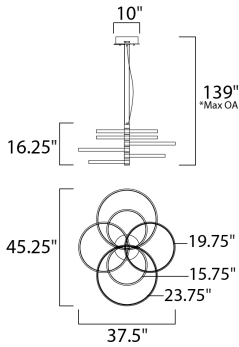

PRODUCT DESCRIPTION

Rings of various sizes finished in Black are supported from a column of soft Gold. This European classic is a soft contemporary design which works in today's home decor.

*max overall height