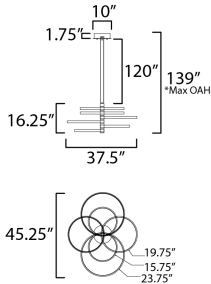

DIMENSION : 45.25" L x 37.5" W x 18.5" H  
 MAX OAH : 139" OAH  
 CANOPY : 10" W x 2.75" H x 10" L  
 HANGING WEIGHT : 10.2 lb

**LAMPING**

INPUT VOLTAGE : 120-277V  
 LUMENS : 11,000 Rated (4,500 Del.)  
 BULB : 22 x 6W LED DC Integrated , 132W Total  
 BULB INCLUDED : (Integrated)  
 DIMMABLE : 3-in-1 Triac, ELV, or 0-10V  
 CRI : 90 CRI  
 COLOR\_TEMP : 3000K

\*max overall height

**FINISHES OPTION**

-  Black / Gold (BKGLD)
-  White/Gold (WTGLD)

**MATERIAL**

Aluminum, Acrylic

**RATINGS**

cETLus  
 Dry Location

**ADDITIONAL**