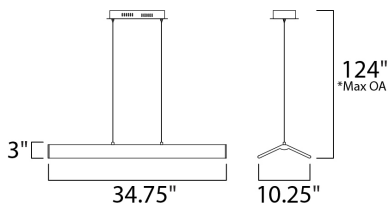

PRODUCT DESCRIPTION

Wings of extruded aluminum encase dual edge-lit LED panels which evenly distribute light to the surface below. The Black metal frame is accented with Polished Chrome end caps for striking contrast. The pendant and plug in lamps pivot in the center to allow you to direct the light.

MEASUREMENTS

DIMENSION : 34.75" L x 10.25" W x 3" H
 MAX OAH : 124" OAH
 HANGING WEIGHT : 12.1 lb

LAMPING

INPUT VOLTAGE : 120V
 LUMENS : 2,520 Rated (1,530 Del.)
 BULB : 1 x 36W LED PCB Integrated , 36W Total
 BULB INCLUDED : (Integrated)
 DIMMABLE : Triac CL
 CRI : 80+ CRI
 COLOR_TEMP : 3000K

*max overall height

FINISHES OPTION

 Black / Polished Chrome (BKPC)

MATERIAL

Steel, Aluminum

RATINGS

cETLus
 Dry Location

ADDITIONAL