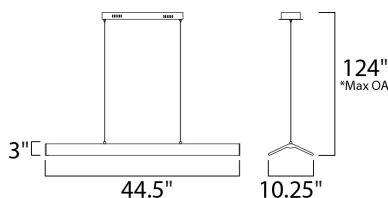

PRODUCT DESCRIPTION

Wings of extruded aluminum encase dual edge-lit LED panels which evenly distribute light to the surface below. The Black metal frame is accented with Polished Chrome end caps for striking contrast. The pendant and plug in lamps pivot in the center to allow you to direct the light.

MEASUREMENTS

DIMENSION : 44.5" L x 10.25" W x 3" H
 MAX OAH : 124" OAH
 HANGING WEIGHT : 16.06 lb

LAMPING

INPUT VOLTAGE : 120V
 LUMENS : 3,360 Rated (2,040 Del.)
 BULB : 1 x 48W LED PCB Integrated , 48W Total
 BULB INCLUDED : (Integrated)
 DIMMABLE : Triac CL
 CRI : 80+ CRI
 COLOR_TEMP : 3000K

*max overall height

FINISHES OPTION

 Black / Polished Chrome (BKPC)

MATERIAL

Steel, Aluminum

RATINGS

cETLus
 Dry Location

ADDITIONAL