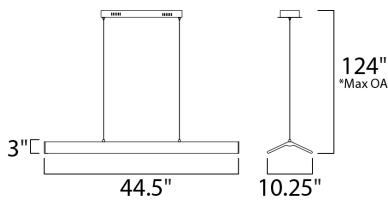

PRODUCT DESCRIPTION

Wings of extruded aluminum encase dual edge-lit LED panels which evenly distribute light to the surface below. The Black metal frame is accented with Polished Chrome end caps for striking contrast. The pendant and plug in lamps pivot in the center to allow you to direct the light.

MEASUREMENTS

DIMENSION : 44.5" L x 10.25" W x 3" H
 MAX OAH : 124" OAH
 HANGING WEIGHT : 16.06 lb

LAMPING

INPUT VOLTAGE : 120V
 LUMENS : 3,360 Rated (2,040 Del.)
 BULB : 1 x 48W LED PCB Integrated , 48W Total
 BULB INCLUDED : (Integrated)
 DIMMABLE : Triac CL
 CRI : 80+ CRI
 COLOR_TEMP : 3000K

*max overall height

FINISHES OPTION

 Black / Polished Chrome (BKPC)

MATERIAL

Steel, Aluminum

RATINGS

cETLus
 Dry Location

ADDITIONAL