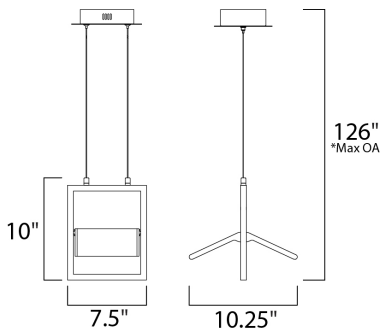

PRODUCT DESCRIPTION

Wings of extruded aluminum encase dual edge-lit LED panels which evenly distribute light to the surface below. The Black metal frame is accented with Polished Chrome end caps for striking contrast. The pendant and plug in lamps pivot in the center to allow you to direct the light.

*max overall height

MEASUREMENTS

- DIMENSION : 10.25" L x 10.25" W x 10" H
- MAX OAH : 126" OAH
- HANGING WEIGHT : 13.2 lb

LAMPING

- INPUT VOLTAGE : 120V
- LUMENS : 700 Rated (425 Del.)
- BULB : 1 x 10W LED PCB Integrated , 10W Total
- BULB INCLUDED : (Integrated)
- DIMMABLE : Triac CL
- CRI : 80+ CRI
- COLOR_TEMP : 3000K

FINISHES OPTION

- Black / Polished Chrome (BKPC)

MATERIAL

Steel, Aluminum

RATINGS

cETLus
Dry Location

ADDITIONAL

ADJUSTABLE
RATED LIFE 40000 Hours
OPERATING TEMPERATURE:
-20°C (-4°F), 40°C (104°F)