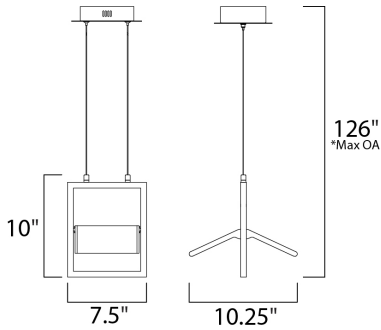

PRODUCT DESCRIPTION

Wings of extruded aluminum encase dual edge-lit LED panels which evenly distribute light to the surface below. The Black metal frame is accented with Polished Chrome end caps for striking contrast. The pendant and plug in lamps pivot in the center to allow you to direct the light.

*max overall height

MEASUREMENTS

- DIMENSION : 10.25" L x 10.25" W x 10" H
- MAX OAH : 126" OAH
- HANGING WEIGHT : 13.2 lb

LAMPING

- INPUT VOLTAGE : 120V
- LUMENS : 700 Rated (425 Del.)
- BULB : 1 x 10W LED PCB Integrated , 10W Total
- BULB INCLUDED : (Integrated)
- DIMMABLE : Triac CL
- CRI : 80+ CRI
- COLOR_TEMP : 3000K

FINISHES OPTION

- Black / Polished Chrome (BKPC)

MATERIAL

Steel, Aluminum

RATINGS

cETLus
Dry Location

ADDITIONAL

ADJUSTABLE
RATED LIFE 40000 Hours
OPERATING TEMPERATURE:
-20°C (-4°F), 40°C (104°F)