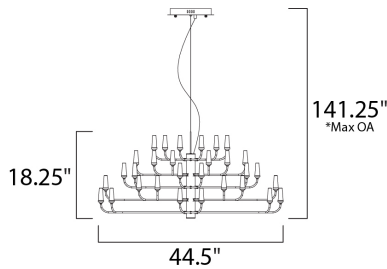

MEASUREMENTS

DIMENSION : 44.5" L x 44.5" W x 18.25" H
 MAX OAH :
 HANGING WEIGHT : 11 lb

LAMPING

INPUT VOLTAGE : 120V
 LUMENS : 5,040 Rated
 BULB : 6 x 1.2W LED PCB Integrated , 72W Total
 BULB INCLUDED : (Integrated)
 DIMMABLE : Triac CL
 CRI : 80+ CRI
 COLOR_TEMP : 3000K