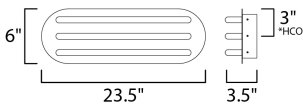

LAMPING

INPUT VOLTAGE : 120V
LUMENS : 1,960 Rated (1,260 Del.)
BULB : 3 x 9W LED PCB Integrated , 27W Total
BULB INCLUDED : (Integrated)
DIMMABLE : Triac CL
CRI : 80 CRI
COLOR_TEMP : 3000K
LIGHTING_DIRECTION : Indirect