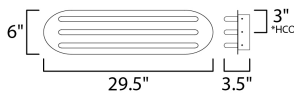

LAMPING

INPUT VOLTAGE : 120V
LUMENS : 2,310 Rated (1,560 Del.)
BULB : 3 x 11W LED PCB Integrated , 33W Total
BULB INCLUDED : (Integrated)
DIMMABLE : Triac CL
CRI : 80 CRI
COLOR_TEMP : 3000K
LIGHTING_DIRECTION : Indirect