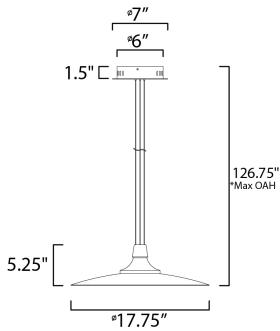

PRODUCT DESCRIPTION

Low profile cone shape metal shades finished in Black are fitted with a Satin White glass diffuser which conceals a high power LED light source.

FINISHES OPTION

 Black (BK)

GLASS

Satin White 92

MATERIAL

Aluminum, Steel, Glass

RATINGS

cETLus
Dry Location

ADDITIONAL

SLOPE: 30
RATED LIFE 50000 Hours
OPERATING TEMPERATURE:
-20°C (-4°F), 40°C (104°F)

MEASUREMENTS

DIMENSION : 17.75" L x 17.75" W x 5.25" H
MAX OAH : 126.75" OAH
CANOPY : 7" W x 1.5" H x 7" L
HANGING WEIGHT : 5.06 lb

LAMPING

INPUT VOLTAGE : 120V
LUMENS : 680 Rated (400 Del.)
BULB : 1 x 8.5W LED PCB Integrated , 8W Total
BULB INCLUDED : (Integrated)
DIMMABLE : ELV or Triac CL
CRI : 90 CRI
COLOR_TEMP : 3000K

*max overall height