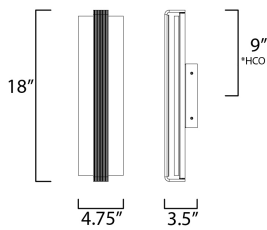

PRODUCT DESCRIPTION

A rippled horizontal bar in Polished Chrome illuminates hand-crafted artisanal Piastra-style glass. The glass's intricate texture creates an interesting light effect on the wall. Can be mounted either vertically as a wall sconce or horizontally over a mirror.

MEASUREMENTS

DIMENSION : 4.75" L x 3.5" W x 18" H x 3.5" Ext
BACK PLATE : 6.75" W x 1.25" H x 9" HCO
HANGING WEIGHT : 5.29 lb

LAMPING

INPUT VOLTAGE : 120V
LUMENS : 1,078 Rated (842 Del.)
BULB : 1 x 15W LED AC Integrated , 15W Total
BULB INCLUDED : (Integrated)
DIMMABLE : ELV or Triac CL
CRI : 90 CRI
COLOR_TEMP : 3000K
LIGHTING_DIRECTION : Indirect

FINISHES OPTION

Polished Chrome (PC)

GLASS

Ripple 124

MATERIAL

Aluminum, Steel, Glass

RATINGS

cETLus
Damp Location
ADA

ADDITIONAL

INSTALL UP/DOWN: Up/Down
RATED LIFE 25000 Hours
OPERATING TEMPERATURE:
-20°C (-4°F), 40°C (104°F)

Always consult a qualified electrician before installing any lighting product.