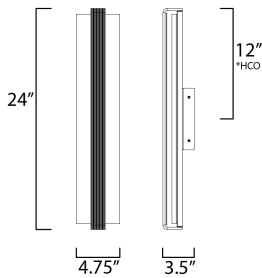

PRODUCT DESCRIPTION

A rippled horizontal bar in Polished Chrome illuminates hand-crafted artisanal Piastra-style glass. The glass's intricate texture creates an interesting light effect on the wall. Can be mounted either vertically as a wall sconce or horizontally over a mirror.

MEASUREMENTS

DIMENSION : 4.75" L x 3.5" W x 24" H x 3.5" Ext
BACK PLATE : 6.75" W x 1.25" H x 12" HCO
HANGING WEIGHT : 7.28 lb

LAMPING

INPUT VOLTAGE : 120V
LUMENS : 1,420 Rated (1,110 Del.)
BULB : 1 x 20W LED AC Integrated , 20W Total
BULB INCLUDED : (Integrated)
DIMMABLE : ELV or Triac CL
CRI : 90 CRI
COLOR_TEMP : 3000K
LIGHTING_DIRECTION : Indirect

FINISHES OPTION

Polished Chrome (PC)

GLASS

Ripple 124

MATERIAL

Aluminum, Steel, Glass

RATINGS

cETLus
Damp Location
ADA

ADDITIONAL

INSTALL UP/DOWN: Up/Down
RATED LIFE 25000 Hours
OPERATING TEMPERATURE:
-20°C (-4°F), 40°C (104°F)

Always consult a qualified electrician before installing any lighting product.