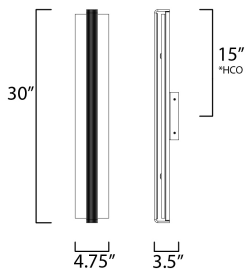

LAMPING

INPUT VOLTAGE : 120V
LUMENS : 1,711 Rated (1,335 Del.)
BULB : 1 x 24W LED AC Integrated , 24W Total
BULB INCLUDED : (Integrated)
DIMMABLE : ELV or Triac CL
CRI : 90 CRI
COLOR_TEMP : 3000K
LIGHTING_DIRECTION : Indirect