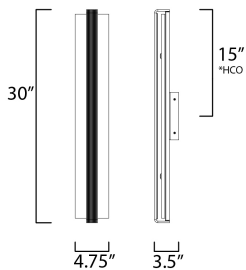

LAMPING

INPUT VOLTAGE : 120V
LUMENS : 1,711 Rated (1,335 Del.)
BULB : 1 x 24W LED AC Integrated , 24W Total
BULB INCLUDED : (Integrated)
DIMMABLE : ELV or Triac CL
CRI : 90 CRI
COLOR_TEMP : 3000K
LIGHTING_DIRECTION : Indirect