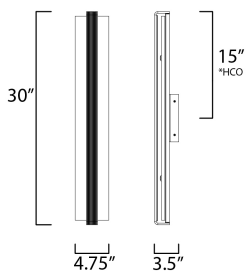

LAMPING

INPUT VOLTAGE : 120V
LUMENS : 1,711 Rated (1,335 Del.)
BULB : 1 x 24W LED AC Integrated , 24W Total
BULB INCLUDED : (Integrated)
DIMMABLE : ELV or Triac CL
CRI : 90 CRI
COLOR_TEMP : 3000K
LIGHTING_DIRECTION : Indirect