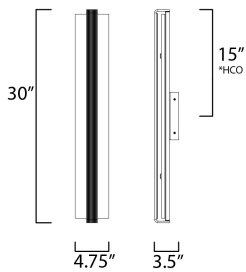

PRODUCT DESCRIPTION

A rippled horizontal bar in Polished Chrome illuminates hand-crafted artisanal Piastra-style glass. The glass's intricate texture creates an interesting light effect on the wall. Can be mounted either vertically as a wall sconce or horizontally over a mirror.

MEASUREMENTS

DIMENSION : 4.75" L x 3.5" W x 30" H x 3.5" Ext
BACK PLATE : 4.68" W x 1.31" H x 15" HCO
HANGING WEIGHT : 9.26 lb

LAMPING

INPUT VOLTAGE : 120V
LUMENS : 1,711 Rated (1,335 Del.)
BULB : 1 x 24W LED AC Integrated , 24W Total
BULB INCLUDED : (Integrated)
DIMMABLE : ELV or Triac CL
CRI : 90 CRI
COLOR_TEMP : 3000K
LIGHTING_DIRECTION : Indirect

FINISHES OPTION

Polished Chrome (PC)

GLASS

Ripple 124

MATERIAL

Aluminum, Steel, Glass

RATINGS

cETLus
Damp Location
ADA

ADDITIONAL

INSTALL UP/DOWN: Up/Down
RATED LIFE 25000 Hours
OPERATING TEMPERATURE:
-20°C (-4°F), 40°C (104°F)

Always consult a qualified electrician before installing any lighting product.