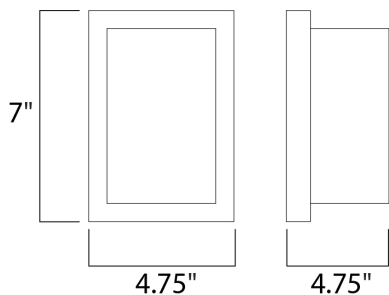

MEASUREMENTS

DIMENSION : 4.75" W x 7" H x 3.25" Ext
 MAX OAH :
 HANGING WEIGHT : 1.2 lb

LAMPING

INPUT VOLTAGE : 120V
 LUMENS : 504 Rated
 BULB : 1 x 7.2W LED PCB Integrated , 7W Total
 BULB INCLUDED : (Integrated)
 DIMMABLE : Triac CL
 CRI : 80+ CRI
 COLOR_TEMP : 3000K