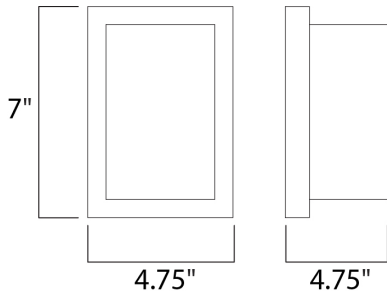

MEASUREMENTS

DIMENSION : 4.75" W x 7" H x 3.25" Ext
 MAX OAH :
 HANGING WEIGHT : 1.2 lb

LAMPING

INPUT VOLTAGE : 120V
 LUMENS : 504 Rated
 BULB : 1 x 7.2W LED PCB Integrated , 7W Total
 BULB INCLUDED : (Integrated)
 DIMMABLE : Triac CL
 CRI : 80+ CRI
 COLOR_TEMP : 3000K