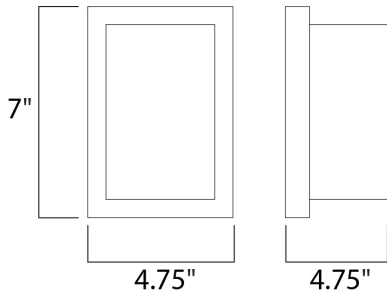

MEASUREMENTS

DIMENSION : 4.75" W x 7" H x 3.25" Ext
 MAX OAH :
 HANGING WEIGHT : 1.2 lb

LAMPING

INPUT VOLTAGE : 120V
 LUMENS : 504 Rated
 BULB : 1 x 7.2W LED PCB Integrated , 7W Total
 BULB INCLUDED : (Integrated)
 DIMMABLE : Triac CL
 CRI : 80+ CRI
 COLOR_TEMP : 3000K