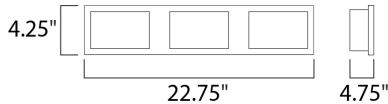

MEASUREMENTS

DIMENSION : 22.75" W x 4.25" H x 4.75" Ext
 BACK PLATE : 2.25" HCO
 HANGING WEIGHT : 3.5 lb

LAMPING

INPUT VOLTAGE : 120V
 LUMENS : 1,512 Rated
 BULB : 3 x 7.2W LED PCB Integrated , 22W Total
 BULB INCLUDED : (Integrated)
 DIMMABLE : Triac CL
 CRI : 80+ CRI
 COLOR_TEMP : 3000K