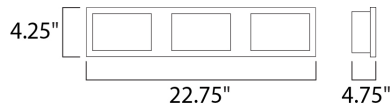

MEASUREMENTS

DIMENSION : 22.75" W x 4.25" H x 4.75" Ext
 BACK PLATE : 2.25" HCO
 HANGING WEIGHT : 3.5 lb

LAMPING

INPUT VOLTAGE : 120V
 LUMENS : 1,512 Rated
 BULB : 3 x 7.2W LED PCB Integrated , 22W Total
 BULB INCLUDED : (Integrated)
 DIMMABLE : Triac CL
 CRI : 80+ CRI
 COLOR_TEMP : 3000K