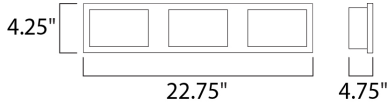

MEASUREMENTS

DIMENSION : 22.75" W x 4.25" H x 4.75" Ext
 BACK PLATE : 2.25" HCO
 HANGING WEIGHT : 3.5 lb

LAMPING

INPUT VOLTAGE : 120V
 LUMENS : 1,512 Rated
 BULB : 3 x 7.2W LED PCB Integrated , 22W Total
 BULB INCLUDED : (Integrated)
 DIMMABLE : Triac CL
 CRI : 80+ CRI
 COLOR_TEMP : 3000K