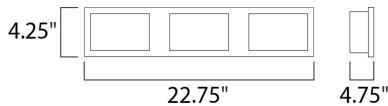

MEASUREMENTS

DIMENSION : 22.75" W x 4.25" H x 4.75" Ext
 BACK PLATE : 2.25" HCO
 HANGING WEIGHT : 3.5 lb

LAMPING

INPUT VOLTAGE : 120V
 LUMENS : 1,512 Rated
 BULB : 3 x 7.2W LED PCB Integrated , 22W Total
 BULB INCLUDED : (Integrated)
 DIMMABLE : Triac CL
 CRI : 80+ CRI
 COLOR_TEMP : 3000K