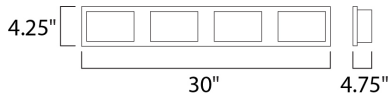

MEASUREMENTS

DIMENSION : 30" W x 4.25" H x 4.75" Ext
 BACK PLATE : 2.25" HCO
 HANGING WEIGHT : 5 lb

LAMPING

INPUT VOLTAGE : 120V
 LUMENS : 2,016 Rated
 BULB : 4 x 7.2W LED PCB Integrated , 29W Total
 BULB INCLUDED : (Integrated)
 DIMMABLE : Triac CL
 CRI : 80+ CRI
 COLOR_TEMP : 3000K