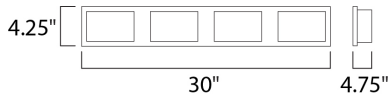

MEASUREMENTS

DIMENSION : 30" W x 4.25" H x 4.75" Ext
 BACK PLATE : 2.25" HCO
 HANGING WEIGHT : 5 lb

LAMPING

INPUT VOLTAGE : 120V
 LUMENS : 2,016 Rated
 BULB : 4 x 7.2W LED PCB Integrated , 29W Total
 BULB INCLUDED : (Integrated)
 DIMMABLE : Triac CL
 CRI : 80+ CRI
 COLOR_TEMP : 3000K