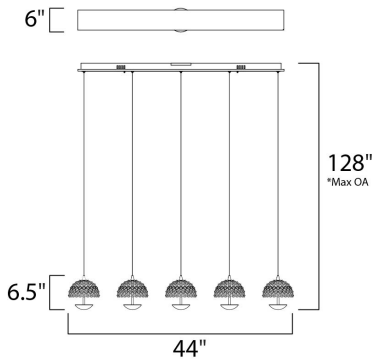

\*max overall height

**MEASUREMENTS**

- DIMENSION : 44" L x 6" W x 6.5" H
- MAX OAH : 128" OAH
- CANOPY : 2.76" W x 1.77" H x 39.4" L
- HANGING WEIGHT : 8.49 lb

**LAMPING**

- INPUT VOLTAGE : V
- LUMENS : 1,600 Rated
- BULB : 5 x 4W LED PCB Integrated , 20W Total
- BULB INCLUDED : (Integrated)
- DIMMABLE : Triac CL
- COLOR\_TEMP : 3000K