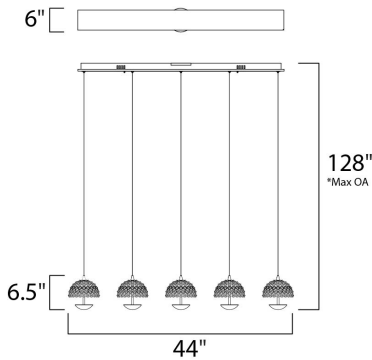

*max overall height

MEASUREMENTS

- DIMENSION : 44" L x 6" W x 6.5" H
- MAX OAH : 128" OAH
- CANOPY : 2.76" W x 1.77" H x 39.4" L
- HANGING WEIGHT : 8.49 lb

LAMPING

- INPUT VOLTAGE : V
- LUMENS : 1,600 Rated
- BULB : 5 x 4W LED PCB Integrated , 20W Total
- BULB INCLUDED : (Integrated)
- DIMMABLE : Triac CL
- COLOR_TEMP : 3000K