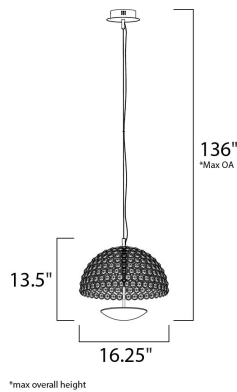

PRODUCT DESCRIPTION

Domes of metal rings, finished in Polished Chrome, are inset with beveled crystals to create these delicate parasols. High powered LED bulbs shine indirectly up into the inside of each shade, providing gentle illumination and vivid sparkle from the crystal.

MEASUREMENTS

- DIMENSION : 16.25" L x 16.25" W x 13.5" H
- MAX OAH : 136" OAH
- CANOPY : 5.1" W x 1.4" H x 5.1" L
- HANGING WEIGHT : 7.7 lb

LAMPING

- INPUT VOLTAGE : V
- LUMENS : 1,050 Rated
- BULB : 1 x 15W LED PCB Integrated , 15W Total
- BULB INCLUDED : (Integrated)
- DIMMABLE : Triac CL
- COLOR_TEMP : 3000K