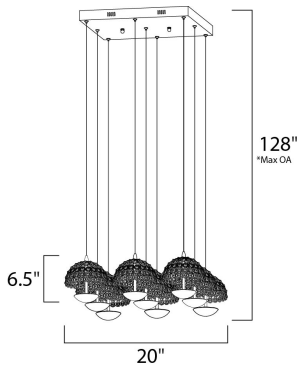

\*max overall height

**MEASUREMENTS**

- DIMENSION : 20" L x 20" W x 6.5" H
- MAX OAH : 128" OAH
- CANOPY : 15.7" W x 1.77" H x 15.7" L
- HANGING WEIGHT : 16.5 lb

**LAMPING**

- INPUT VOLTAGE : V
- LUMENS : 2,880 Rated
- BULB : 9 x 4W LED LED , 36W Total
- BULB INCLUDED : (Included)
- DIMMABLE : Triac CL
- COLOR\_TEMP : 3000K