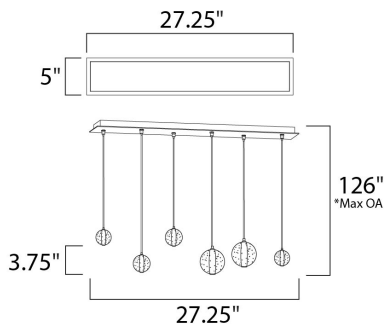

*max overall height

MEASUREMENTS

DIMENSION : 27.25" L x 5" W x 3.75" H
 MAX OAH : 126" OAH
 HANGING WEIGHT : 8.36 lb

LAMPING

INPUT VOLTAGE : 120V
 LUMENS : 630 Rated
 BULB : 6 x 1.5W LED 12V G4 , 9W Total
 BULB INCLUDED : (Included)
 DIMMABLE : Low-Voltage Electronic
 CRI : 80+ CRI
 COLOR_TEMP : 3500K