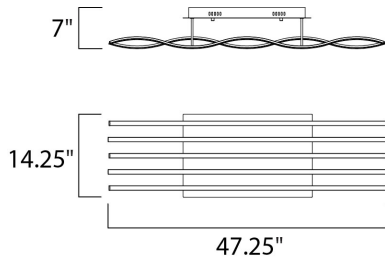

 Polished Chrome (PC)

**MATERIAL**

Aluminum, Steel, Acrylic

**RATINGS**

cETLus  
Dry Location

**ADDITIONAL**

OPERATING TEMPERATURE:  
-20°C (-4°F), 40°C (104°F)

**MEASUREMENTS**

DIMENSION : 47.25" L x 14.25" W x 7" H  
CANOPY : 14.2" W x 1.8" H x 22.1" L  
HANGING WEIGHT : 12.4 lb

**LAMPING**

INPUT VOLTAGE : 120V  
LUMENS : 3,024 Rated  
BULB : 5 x 8.64W LED PCB Integrated , 43W Total  
BULB INCLUDED : (Integrated)  
DIMMABLE : Triac CL  
CRI : 80+ CRI  
COLOR\_TEMP : 3000K