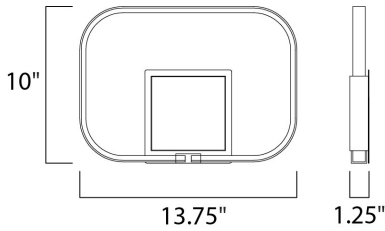

**MEASUREMENTS**

DIMENSION : 13.75" W x 10" H x 1.25" Ext  
 MAX OAH : 5.5" W x 1.2" H  
 HANGING WEIGHT : 1.8 lb

**LAMPING**

INPUT VOLTAGE : 120V  
 LUMENS : 504 Rated  
 BULB : 1 x 7.2W LED PCB Integrated , 7W Total  
 BULB INCLUDED : (Integrated)  
 DIMMABLE : Triac CL  
 CRI : 80+ CRI  
 COLOR\_TEMP : 3000K  
 LIGHTING\_DIRECTION : Omni