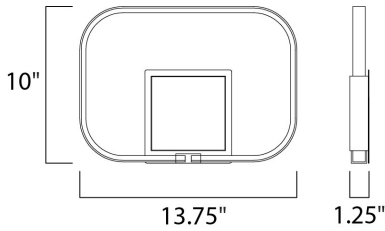

MEASUREMENTS

DIMENSION : 13.75" W x 10" H x 1.25" Ext
 MAX OAH : 5.5" W x 1.2" H
 HANGING WEIGHT : 1.8 lb

LAMPING

INPUT VOLTAGE : 120V
 LUMENS : 504 Rated
 BULB : 1 x 7.2W LED PCB Integrated , 7W Total
 BULB INCLUDED : (Integrated)
 DIMMABLE : Triac CL
 CRI : 80+ CRI
 COLOR_TEMP : 3000K
 LIGHTING_DIRECTION : Omni