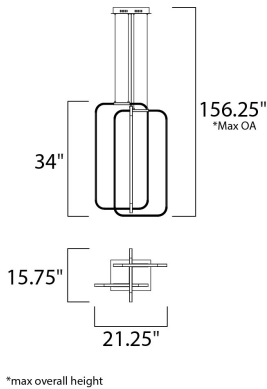

MEASUREMENTS

DIMENSION : 21.25" L x 15.75" W x 34" H
 MAX OAH : 156.25" OAH
 CANOPY : 9.1" W x 1.8" H x 11.8" L
 HANGING WEIGHT : 9.3 lb

LAMPING

INPUT VOLTAGE : 120V
 LUMENS : 3,251 Rated
 BULB : 3 x 46.5W LED PCB Integrated , 46W Total
 BULB INCLUDED : (Integrated)
 DIMMABLE : Triac CL
 CRI : 80+ CRI
 COLOR_TEMP : 3000K

FINISHES OPTION

 Polished Chrome (PC)

MATERIAL

Aluminum, Acrylic

RATINGS

cETLus
 Dry Location
 ADA

ADDITIONAL

ADJUSTABLE
 OPERATING TEMPERATURE:
 -20°C (-4°F), 40°C (104°F)