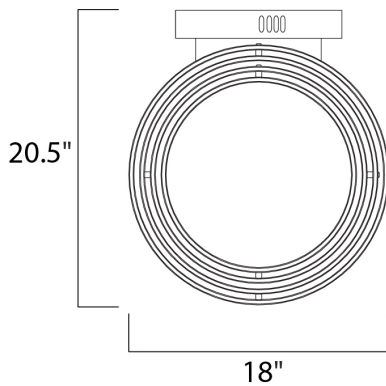

#### PRODUCT DESCRIPTION

Concentric bands of Matte White rotate on 2 axis points to adjust in multiple directions similar to a gyroscope. The edge of each slender band is encased with a small LED strip covered by a frosted lens. It is more a work of art than just a lighting fixture.

#### MEASUREMENTS

DIMENSION : 18" L x 18" W x 20.5" H  
HANGING WEIGHT : 4 lb