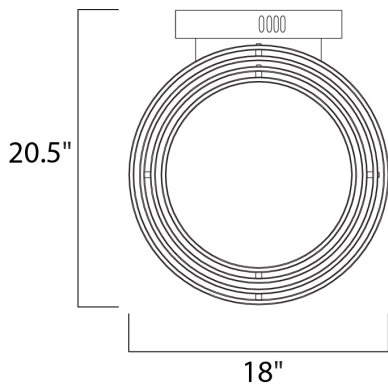

**PRODUCT DESCRIPTION**

Concentric bands of Matte White rotate on 2 axis points to adjust in multiple directions similar to a gyroscope. The edge of each slender band is encased with a small LED strip covered by a frosted lens. It is more a work of art than just a lighting fixture.

**MEASUREMENTS**

DIMENSION : 18" L x 18" W x 20.5" H  
 HANGING WEIGHT : 4 lb

**LAMPING**

INPUT VOLTAGE : 120V  
 LUMENS : 3,654 Rated  
 BULB : 6 x 52.2W LED PCB Integrated , 52W Total  
 BULB INCLUDED : (Integrated)  
 DIMMABLE : Triac CL  
 CRI : 80+ CRI  
 COLOR\_TEMP : 3000K