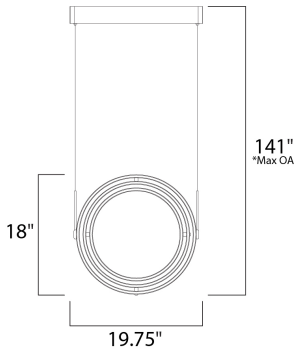

PRODUCT DESCRIPTION

Concentric bands of Matte White rotate on 2 axis points to adjust in multiple directions similar to a gyroscope. The edge of each slender band is encased with a small LED strip covered by a frosted lens. It is more a work of art than just a lighting fixture.

*max overall height

MEASUREMENTS

- DIMENSION : 19.75" L x 19.75" W x 18" H
- MAX OAH : 141" OAH
- HANGING WEIGHT : 4.2 lb

LAMPING

- INPUT VOLTAGE : 120V
- LUMENS : 3,654 Rated
- BULB : 6 x 52.2W LED PCB Integrated , 52W Total
- BULB INCLUDED : (Integrated)
- DIMMABLE : Triac CL
- CRI : 80+ CRI
- COLOR_TEMP : 3000K