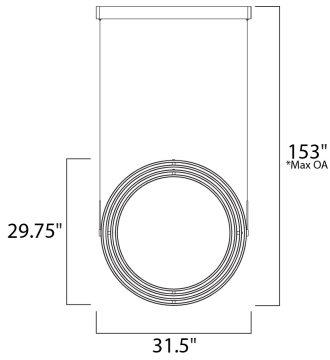

**PRODUCT DESCRIPTION**

Concentric bands of Matte White rotate on 2 axis points to adjust in multiple directions similar to a gyroscope. The edge of each slender band is encased with a small LED strip covered by a frosted lens. It is more a work of art than just a lighting fixture.

**MEASUREMENTS**

DIMENSION : 31.5" L x 31.5" W x 29.75" H  
 MAX OAH : 153" OAH  
 HANGING WEIGHT : 9 lb

**LAMPING**

INPUT VOLTAGE : 120V  
 LUMENS : 8,366 Rated  
 BULB : 8 x 119.5W LED PCB Integrated , 120W Total  
 BULB INCLUDED : (Integrated)  
 DIMMABLE : Triac CL  
 CRI : 80+ CRI  
 COLOR\_TEMP : 3000K