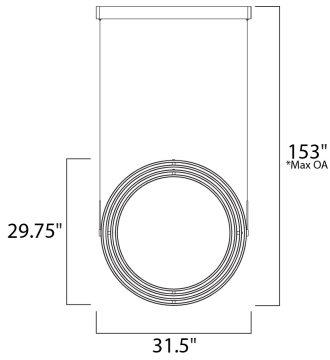

PRODUCT DESCRIPTION

Concentric bands of Matte White rotate on 2 axis points to adjust in multiple directions similar to a gyroscope. The edge of each slender band is encased with a small LED strip covered by a frosted lens. It is more a work of art than just a lighting fixture.

MEASUREMENTS

DIMENSION : 31.5" L x 31.5" W x 29.75" H
 MAX OAH : 153" OAH
 HANGING WEIGHT : 9 lb

LAMPING

INPUT VOLTAGE : 120V
 LUMENS : 8,366 Rated
 BULB : 8 x 119.5W LED PCB Integrated , 120W Total
 BULB INCLUDED : (Integrated)
 DIMMABLE : Triac CL
 CRI : 80+ CRI
 COLOR_TEMP : 3000K