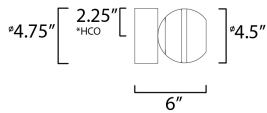

PRODUCT DESCRIPTION

Orbs of crystal Clear acrylic are trimmed with a metal band and frosted inside for excellent light diffusion. The bottom is dimpled for a unique optical effect.