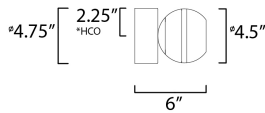

PRODUCT DESCRIPTION

Orbs of crystal Clear acrylic are trimmed with a metal band and frosted inside for excellent light diffusion. The bottom is dimpled for a unique optical effect.