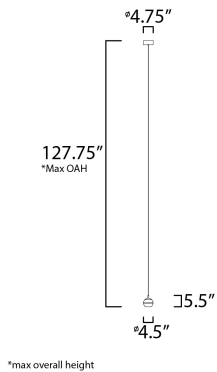

PRODUCT DESCRIPTION

Orbs of crystal Clear acrylic are trimmed with a metal band and frosted inside for excellent light diffusion. The bottom is dimpled for a unique optical effect.

MEASUREMENTS

DIMENSION : 4.5" L x 4.5" W x 5.5" H
 MAX OAH : 127.75" OAH
 CANOPY : 4.75" W x 2" H x 4.75" L
 HANGING WEIGHT : 2.86 lb