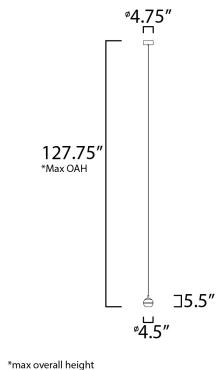

LAMPING

INPUT VOLTAGE : 120V
LUMENS : 420 Rated (360 Del.)
BULB : 1 x 6W LED PCB Integrated , 6W Total
BULB INCLUDED : (Integrated)
DIMMABLE : ELV or Triac
CRI : 80+ CRI
COLOR_TEMP : 3000K
LIGHTING_DIRECTION : Omni