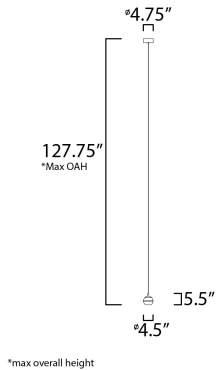

PRODUCT DESCRIPTION

Orbs of crystal Clear acrylic are trimmed with a metal band and frosted inside for excellent light diffusion. The bottom is dimpled for a unique optical effect.

MEASUREMENTS

- DIMENSION : 4.5" L x 4.5" W x 5.5" H
- MAX OAH : 127.75" OAH
- CANOPY : 4.75" W x 2" H x 4.75" L
- HANGING WEIGHT : 2.86 lb