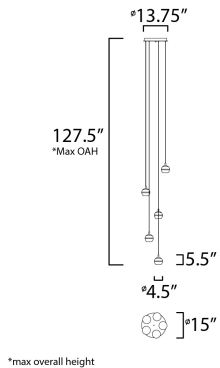

PRODUCT DESCRIPTION

Orbs of crystal Clear acrylic are trimmed with a metal band and frosted inside for excellent light diffusion. The bottom is dimpled for a unique optical effect.

MEASUREMENTS

DIMENSION : 15" L x 15" W x 5.5" H
 MAX OAH : 127.5" OAH
 CANOPY : 13.75" W x 1.5" H x 13.75" L
 HANGING WEIGHT : 13.89 lb

LAMPING

INPUT VOLTAGE : 120V
 LUMENS : 2,400 Rated (2,160 Del.)
 BULB : 5 x 6W LED PCB Integrated , 30W Total
 BULB INCLUDED : (Integrated)
 DIMMABLE : ELV or Triac
 CRI : 80+ CRI
 COLOR_TEMP : 3000K
 LIGHTING_DIRECTION : Omni