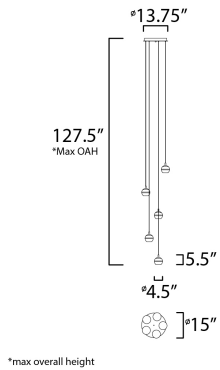

PRODUCT DESCRIPTION

Orbs of crystal Clear acrylic are trimmed with a metal band and frosted inside for excellent light diffusion. The bottom is dimpled for a unique optical effect.

MEASUREMENTS

DIMENSION : 15" L x 15" W x 5.5" H
 MAX OAH : 127.5" OAH
 CANOPY : 13.75" W x 1.5" H x 13.75" L
 HANGING WEIGHT : 13.89 lb

LAMPING

INPUT VOLTAGE : 120V
 LUMENS : 2,400 Rated (2,160 Del.)
 BULB : 5 x 6W LED PCB Integrated , 30W Total
 BULB INCLUDED : (Integrated)
 DIMMABLE : ELV or Triac
 CRI : 80+ CRI
 COLOR_TEMP : 3000K
 LIGHTING_DIRECTION : Omni