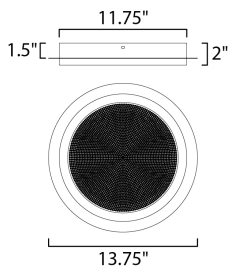

LAMPING

INPUT VOLTAGE : 120V
LUMENS : 1,792 Rated (460 Del.)
BULB : 1 x 25.6W LED PCB Integrated , 26W Total
BULB INCLUDED : (Integrated)
DIMMABLE : Triac CL or ELV
CRI : 90 CRI
COLOR_TEMP : 3000K