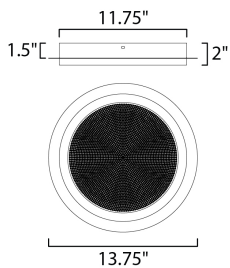

FINISHES OPTION

 Polished Chrome (PC)

GLASS

Clear Crystal 122

MATERIAL

Steel, Stainless Steel, Glass

RATINGS

cETLus
Damp Location

ADDITIONAL

RATED LIFE 25000 Hours
OPERATING TEMPERATURE:
-20°C (-4°F), 40°C (104°F)

MEASUREMENTS

DIMENSION : 13.75" L x 13.75" W x 2" H
CANOPY : 11.75" W x 1.5" H x 11.75" L
HANGING WEIGHT : 8.27 lb

LAMPING