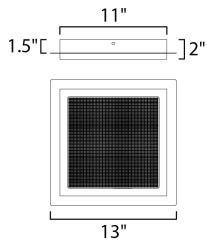

MEASUREMENTS

- DIMENSION : 13" L x 13" W x 2" H
- CANOPY : 11" W x 1.5" H x 11" L
- HANGING WEIGHT : 9.42 lb

LAMPING

- INPUT VOLTAGE : 120V
- LUMENS : 1,792 Rated (370 Del.)
- BULB : 1 x 25.6W LED PCB Integrated , 26W Total
- BULB INCLUDED : (Integrated)
- DIMMABLE : Triac CL or ELV
- CRI : 90 CRI
- COLOR_TEMP : 3000K