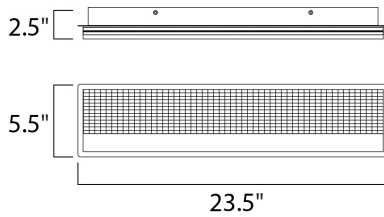

MEASUREMENTS

DIMENSION : 23.5" L x 2.5" W x 5.5" H x 2.5" Ext
 BACK PLATE : 22" W x 4.75" H x 2.75" HCO
 HANGING WEIGHT : 10.12 lb

LAMPING

INPUT VOLTAGE : 120V
 LUMENS : 1,792 Rated (1,400 Del.)
 BULB : 2 x 25W LED PCB Integrated , 25W Total
 BULB INCLUDED : (Integrated)
 DIMMABLE : Triac CL or ELV
 CRI : 90+ CRI
 COLOR_TEMP : 3000K
 LIGHTING_DIRECTION : Up/Down