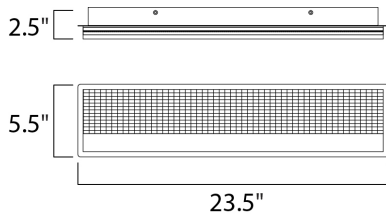

PRODUCT DESCRIPTION

Thousands of miniature crystals are embedded into a sheet of clear acrylic which form a material we call Gemite. When illuminated by the LED mounted in the Polished Chrome frame the Gemite glistens like the stars in a galaxy. With the added downlight you get both glamour and ample lighting from this beautiful vanity collection.

MEASUREMENTS

DIMENSION : 23.5" L x 2.5" W x 5.5" H x 2.5" Ext
 BACK PLATE : 22" W x 4.75" H x 2.75" HCO
 HANGING WEIGHT : 10.12 lb

LAMPING

INPUT VOLTAGE : 120V
 LUMENS : 1,792 Rated (1,400 Del.)
 BULB : 2 x 25W LED PCB Integrated , 25W Total
 BULB INCLUDED : (Integrated)
 DIMMABLE : Triac CL or ELV
 CRI : 90+ CRI
 COLOR_TEMP : 3000K
 LIGHTING_DIRECTION : Up/Down