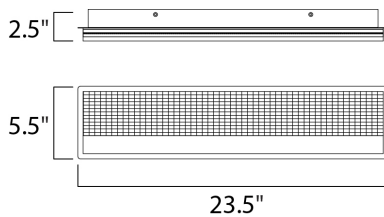

PRODUCT DESCRIPTION

Thousands of miniature crystals are embedded into a sheet of clear acrylic which form a material we call Gemite. When illuminated by the LED mounted in the Polished Chrome frame the Gemite glistens like the stars in a galaxy. With the added downlight you get both glamour and ample lighting from this beautiful vanity collection.

MEASUREMENTS

DIMENSION : 23.5" L x 2.5" W x 5.5" H x 2.5" Ext
 BACK PLATE : 22" W x 4.75" H x 2.75" HCO
 HANGING WEIGHT : 10.12 lb

LAMPING

INPUT VOLTAGE : 120V
 LUMENS : 1,792 Rated (1,400 Del.)
 BULB : 2 x 25W LED PCB Integrated , 25W Total
 BULB INCLUDED : (Integrated)
 DIMMABLE : Triac CL or ELV
 CRI : 90+ CRI
 COLOR_TEMP : 3000K
 LIGHTING_DIRECTION : Up/Down