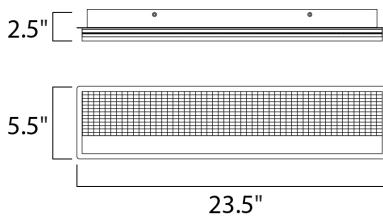

PRODUCT DESCRIPTION

Thousands of miniature crystals are embedded into a sheet of clear acrylic which form a material we call Gemite. When illuminated by the LED mounted in the Polished Chrome frame the Gemite glistens like the stars in a galaxy. With the added downlight you get both glamour and ample lighting from this beautiful vanity collection.

MEASUREMENTS

DIMENSION : 23.5" L x 2.5" W x 5.5" H x 2.5" Ext
 BACK PLATE : 22" W x 4.75" H x 2.75" HCO
 HANGING WEIGHT : 10.12 lb

LAMPING

INPUT VOLTAGE : 120V
 LUMENS : 1,792 Rated (1,400 Del.)
 BULB : 2 x 25W LED PCB Integrated , 25W Total
 BULB INCLUDED : (Integrated)
 DIMMABLE : Triac CL or ELV
 CRI : 90+ CRI
 COLOR_TEMP : 3000K
 LIGHTING_DIRECTION : Up/Down